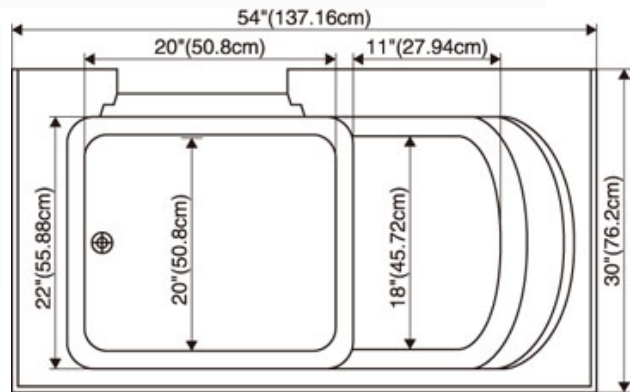

The Walkabout
(54" × 30" × 37")

Walk-In Tub

SIZE:

Deck Length: 54"	Seat Height: 17"
Deck Width: 30"	Seat: 11" x 18"
Deck Height: 37"	Interior Depth: 34"
Door Height: 32"	Interior Width: 22"
Door width: 20"	Floor: 20" x 22"
Entrance Width: 17"	Step Height: 7.5"

standard features

- non-slip seat and tub floor
- gloss wearable acrylic surface
- water fill: 50 gallons
- heavy duty reinforced fiberglass resin coated
- free standing stainless steel support frame
- adjustable leveling feet
- inward swinging door
- left or right door
- 2 side flange