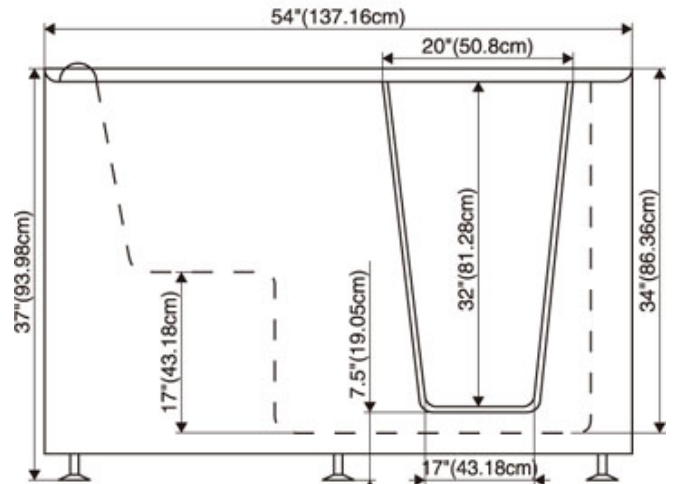

The Walkabout
(54" × 30" × 37")

Walk-In Tub

SIZE:

Deck Length: 54"	Seat Height: 17"
Deck Width: 30"	Seat: 11" x 18"
Deck Height: 37"	Interior Depth: 34"
Door Height: 32"	Interior Width: 22"
Door width: 20"	Floor: 20" x 22"
Entrance Width: 17"	Step Height: 7.5"

standard features

- non-slip seat and tub floor
- gloss wearable acrylic surface
- water fill: 50 gallons
- heavy duty reinforced fiberglass resin coated
- free standing stainless steel support frame
- adjustable leveling feet
- inward swinging door
- left or right door
- 2 side flange