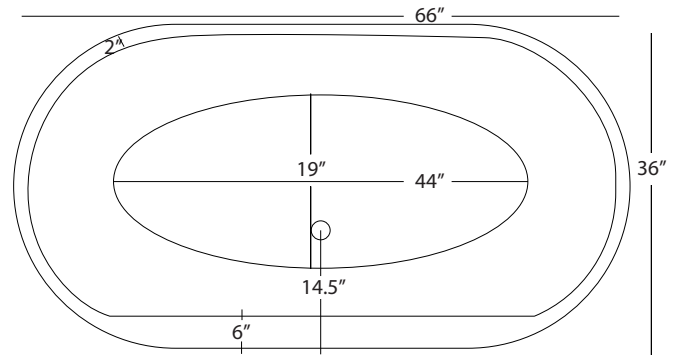

FS

66"x36"x24.25"

GENERAL SPECIFICATIONS:

| | |
|---------------|---|
| Tub Size | 66"x36"x24.25" |
| Bathing Well: | Length: 62" top / 44" bottom Width: 28" top / 19" bottom Depth at overflow: 14" |
| Average Fill: | gallons |