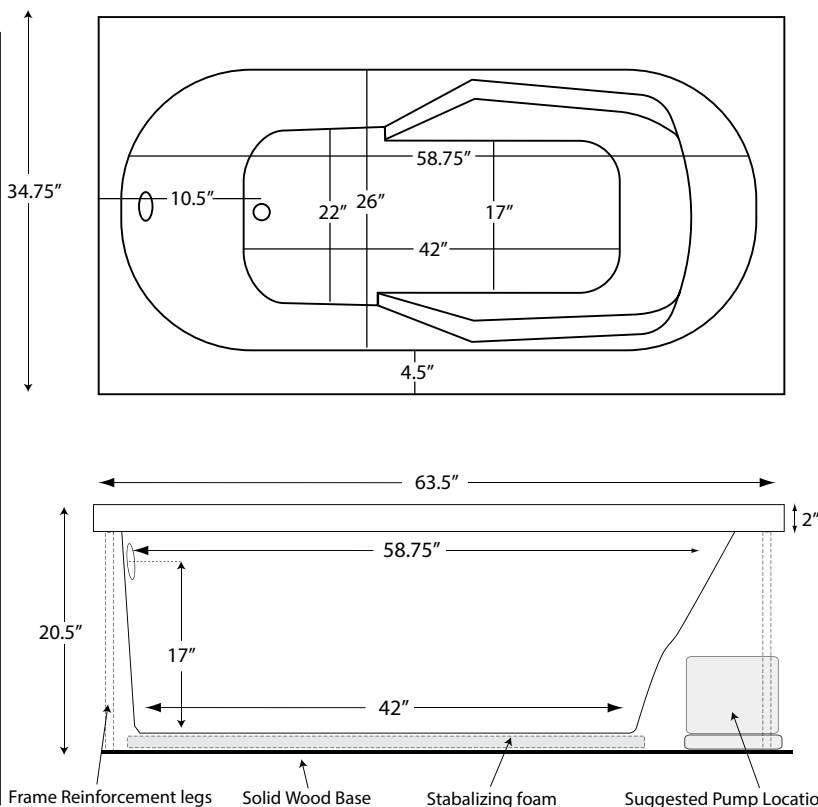

LX3564
63.5"x34.75"x20.5"

LX
PREMIUM TUBS
Soaker • Whirlpool • Air

Shown with standard LX whirlpool system (silver upgrade package). Also available as an air tub or soaker

GENERAL SPECIFICATIONS:

Tub Size:	63.5"x34.75"x20.5"
Bathing Well:	Length: 58.75" top / 42" bottom Width: 26" top / 17" bottom Depth at overflow: 17"
Average Fill:	35 gal to account for body
Maximum Fill:	60 gal to overflow
Electrical Requirement:	1-20 amp/115 GFCI outlet

All LX tubs are manufactured with 0.125" 100% acrylic, the thickest in the industry: Pre-leveled and framed to make installation quicker and easier. Tubs are freestanding and require no additional framing or costly installation labor. Bathtub bases are made with a solid wood base and structural foam that provides support, reduces noise, and insulates.

LX SKU KEY:

LX3564SWH

Color: White | Biscuit | Bone
Model #: Soaker | Whirlpool | Air

*Please specify left or right hand drain and motor placement
LHD - Left Hand Drain
RHD-Right Hand Drain
LHM - Left Hand Motor

INSTALLATION: Height measurement is inclusive of wood and foam framing. All measurements are +/- 1/2" and are subject to change without notice. Drawing shows recommended pump location as well as approximate location of frame reinforcement legs. Please measure tub before building deck. Data herein supercedes all previous data prior to date shown below.