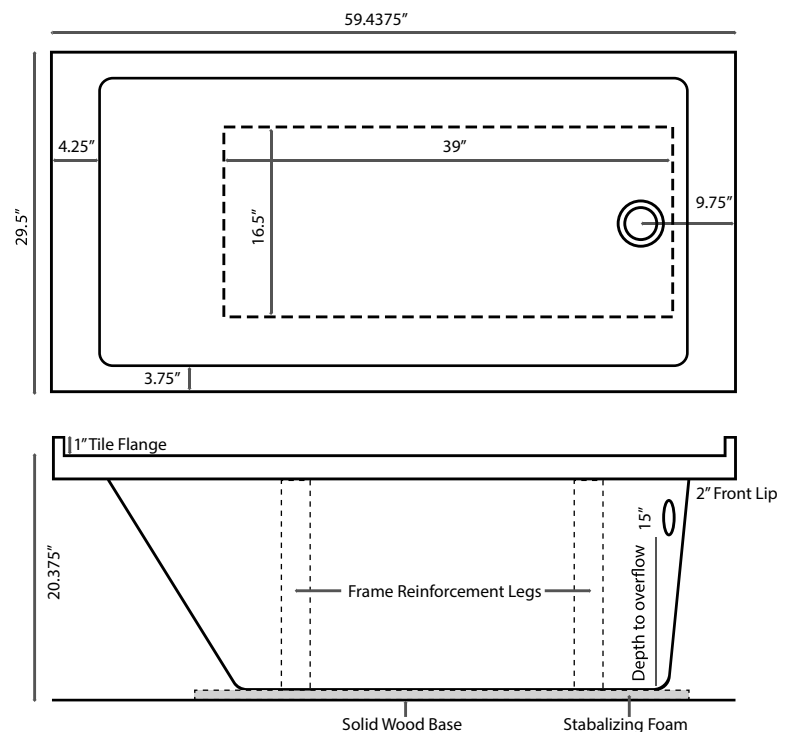

## LX3060

59.4375"x29.5"x20.375"

### GENERAL SPECIFICATIONS:

Tub Size	59.4375"x29.5"x20.375"
Bathing Well:	Length: 51.5" top / 39.5" bottom Width: 22.5" top / 16.5" bottom Depth at overflow: 15"
Average Fill:	25 gal to account for body
Maximum Fill:	45 gal to overflow
Electrical Requirement:	1-20 amp/115 GFCI outlet

All LX tubs are manufactured with 0.125" 100% acrylic, the thickest in the Industry: Pre-leveled and framed to make installation quicker and easier. Tubs are freestanding and require no additional framing or costly installation labor. Bathtub bases are made with a solid wood base and structural foam that provides support, reduces noise, and insulates.

**INSTALLATION:** Height measurement is inclusive of wood and foam framing. All measurements are +/- and are subject to change without notice. Drawing shows recommended pump location as well as approximate location of frame reinforcement legs. Please measure tub before building deck. Data herein supercedes all previous data prior to date shown below.