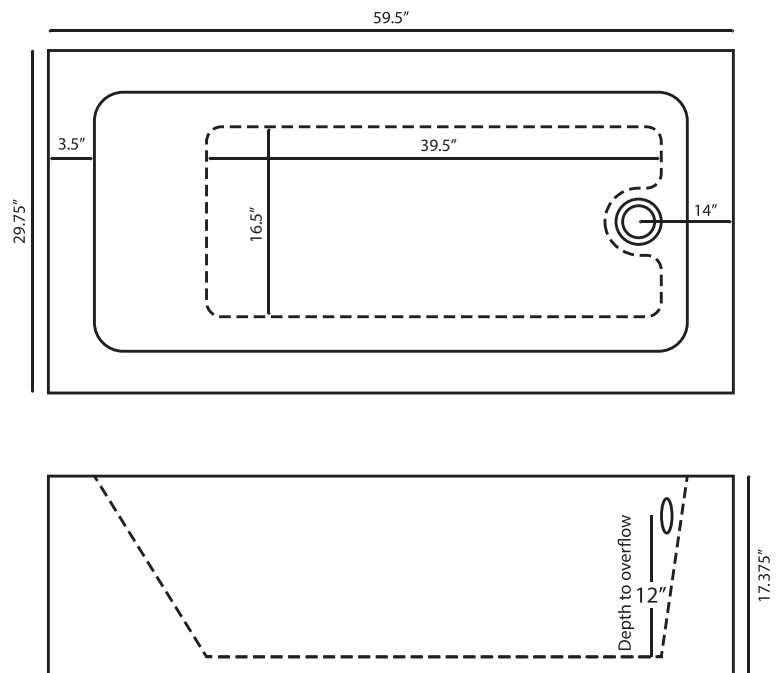

Skirted PS3060

59.5"x29.75"x17.375"

GENERAL SPECIFICATIONS:

Tub Size	59.5"x29.75"x17.375"
Bathing Well:	Length: 51.5" top / 39.5" bottom Width: 22.5" top / 16.5" bottom Depth at overflow: 12"
Average Fill:	25 gal to account for body
Maximum Fill:	45 gal to overflow
Electrical Requirement:	1-20 amp/115 GFCI outlet

All LX tubs are manufactured with 0.125" 100% acrylic, the thickest in the Industry: Pre-leveled and framed to make installation quicker and easier. Tubs are freestanding and require no additional framing or costly installation labor. Bathtub bases are made with a solid wood base and structural foam that provides support, reduces noise, and insulates.

LX SKU KEY:

LX4272-4SWH

Color: White | Biscuit | Bone
Model #: Soaker | Whirlpool | Air

*Please specify left or right hand drain and motor placement

LHD - Left Hand Drain
RHD - Right Hand Drain
LHM - Left Hand Motor

INSTALLATION: Height measurement is inclusive of wood and foam framing. All measurements are +/- and are subject to change without notice. Drawing shows recommended pump location as well as approximate location of frame reinforcement legs. Please measure tub before building deck. Data herein supercedes all previous data prior to date shown below.