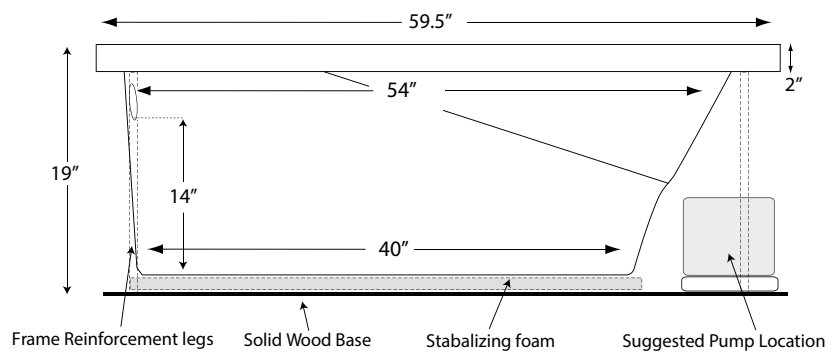

VIKING I

PS3660

59.5"x35.5"x19"

Plumber Series
Soaker, Whirlpool and Air Tubs

Shown with *Plumber Series* Whirlpool system. Also available as a soaker

GENERAL SPECIFICATIONS:

Tub Size:	59.5" x 35.5" x 19"
Bathing Well:	Length: 54" top / 40" bottom Width: 30.5" top / 17.5" bottom Depth at overflow: 14"
Average Fill:	25 gal to account for body
Maximum Fill:	50 gal to overflow
Electrical Requirement:	1-20 amp/115 GFCI outlet

All Plumber Series tubs are manufactured with 0.125" 100% acrylic, the thickest in the industry: Pre-leveled and framed to make installation quicker and easier. Tubs are freestanding and require no additional framing or costly installation labor. Bathtub bases are made with a solid wood base and structural foam that provides support, reduces noise, and insulates.

PS SKU KEY:

PS3660SWH

Color: White | Biscuit | Bone
Model #: Soaker | Whirlpool | Air

*Please specify left or right hand drain and motor placement
LHD - Left Hand Drain
RHD - Right Hand Drain
LHM - Left Hand Motor

INSTALLATION: Height measurement is inclusive of wood and foam framing. All measurements are +/- 1/2" and are subject to change without notice. Drawing shows recommended pump location as well as approximate location of frame reinforcement legs. Please measure tub before building deck. Data herein supercedes all previous data prior to date shown below.