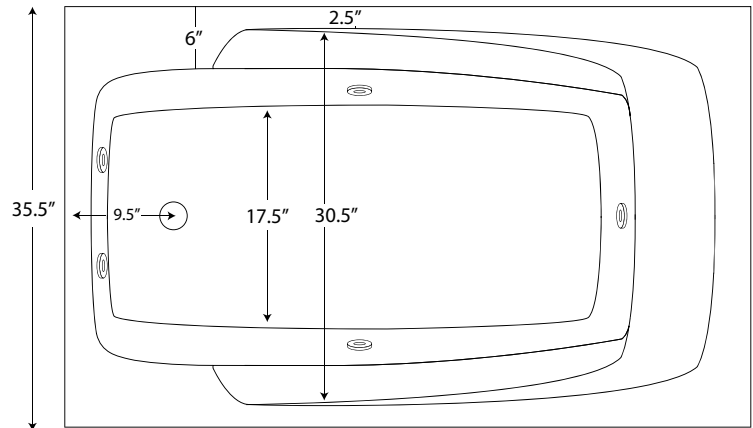

VIKING I

PS3660

59.5"x35.5"x19"

Plumber Series
Soaker, Whirlpool and Air Tubs

Shown with *Plumber Series* Whirlpool system. Also available as a soaker

GENERAL SPECIFICATIONS:

Tub Size:	59.5" x 35.5" x 19"
Bathing Well:	Length: 54" top / 40" bottom Width: 30.5" top / 17.5" bottom Depth at overflow: 14"
Average Fill:	25 gal to account for body
Maximum Fill:	50 gal to overflow
Electrical Requirement:	1-20 amp/115 GFCI outlet

All Plumber Series tubs are manufactured with 0.125" 100% acrylic, the thickest in the industry: Pre-leveled and framed to make installation quicker and easier. Tubs are freestanding and require no additional framing or costly installation labor. Bathtub bases are made with a solid wood base and structural foam that provides support, reduces noise, and insulates.

PS SKU KEY:

PS3660SWH

Color: White | Biscuit | Bone
Model #: Soaker | Whirlpool | Air

*Please specify left or right hand drain and motor placement
LHD - Left Hand Drain
RHD - Right Hand Drain
LHM - Left Hand Motor

INSTALLATION: Height measurement is inclusive of wood and foam framing. All measurements are +/- 1/2" and are subject to change without notice. Drawing shows recommended pump location as well as approximate location of frame reinforcement legs. Please measure tub before building deck. Data herein supercedes all previous data prior to date shown below.