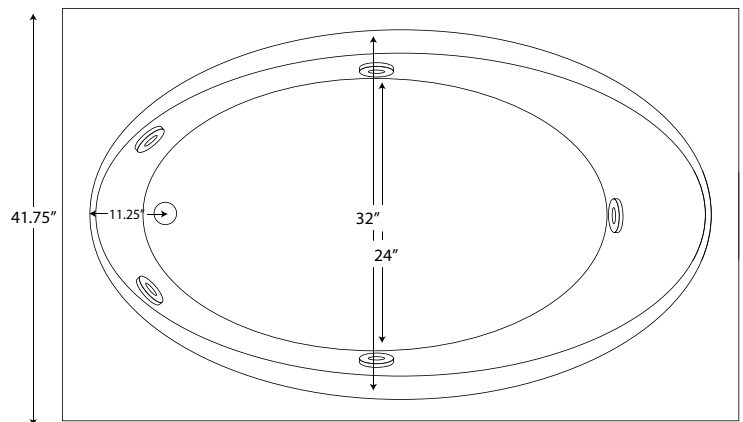

PS4260  
59.25"x41.75"x20.5"

Plumber Series  
Soaker, Whirlpool and Air Tubs

Shown with *Plumber Series* Whirlpool system. Also available as a soaker

This model is not recommended for a shower configuration.

**GENERAL SPECIFICATIONS:**

Tub Size:	59.25"x41.75"x20.5"
Bathing Well:	Length: 54" top / 38.5" bottom Width: 32" top / 24" bottom Depth at overflow: 15"
Average Fill:	35 gal to account for body
Maximum Fill:	60 gal to overflow
Electrical Requirement:	1-20 amp/115 GFCI outlet

**INSTALLATION:** Height measurement is inclusive of wood and foam framing. All measurements are +/- 1/2" and are subject to change without notice. Drawing shows recommended pump location as well as approximate location of frame reinforcement legs. Please measure tub before building deck. Data herein supercedes all previous data prior to date shown below.