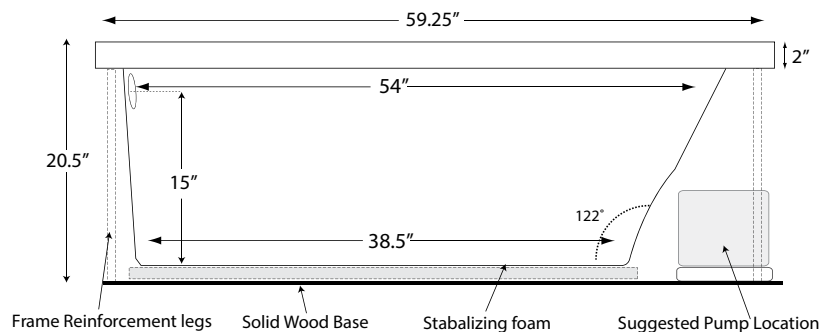

**GENERAL SPECIFICATIONS:**

Tub Size:	59.25"x41.75"x20.5"
Bathing Well:	Length: 54" top / 38.5" bottom Width: 32" top / 24" bottom Depth at overflow: 15"
Average Fill:	35 gal to account for body
Maximum Fill:	60 gal to overflow
Electrical Requirement:	1-20 amp/115 GFCI outlet

All Plumber Series tubs are manufactured with 0.125" 100% acrylic, the thickest in the industry: Pre-leveled and framed to make installation quicker and easier. Tubs are freestanding and require no additional framing or costly installation labor. Bathtub bases are made with a solid wood base and structural foam that provides support, reduces noise, and insulates.

**INSTALLATION:** Height measurement is inclusive of wood and foam framing. All measurements are +/- 1/2" and are subject to change without notice. Drawing shows recommended pump location as well as approximate location of frame reinforcement legs. Please measure tub before building deck. Data herein supercedes all previous data prior to date shown below.