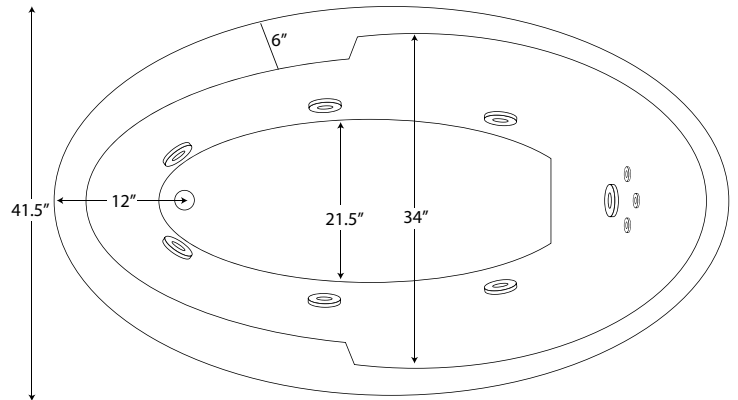

# APOLLO II

LX4166

65.5"x41.5"x22.75"

Shown with standard LX whirlpool system (silver upgrade package). Also available as an air tub or soaker

NOTE: This tub cannot be undermounted.  
Also not to be used as a shower.

## GENERAL SPECIFICATIONS:

Tub Size:	65.5"x41.5"x22.75"
Bathing Well:	Length: 56" top / 41" bottom Width: 34" top / 21.5" bottom Depth at overflow: 16.75"
Average Fill:	40 gal to account for body
Maximum Fill:	65 gal to overflow
Electrical Requirement:	1-20 amp/115 GFCI outlet

## LX SKU KEY:

LX4165SWH

Color: White | Biscuit | Bone  
Model #: Soaker | Whirlpool | Air

\*Please specify left or right hand drain and motor placement  
LHD - Left Hand Drain  
RHD-Right Hand Drain  
LHM - Left Hand Motor

**INSTALLATION:** Height measurement is inclusive of wood and foam framing. All measurements are +/- 1/2" and are subject to change without notice. Drawing shows recommended pump location as well as approximate location of frame reinforcement legs. Please measure tub before building deck. Data herein supercedes all previous data prior to date shown below.