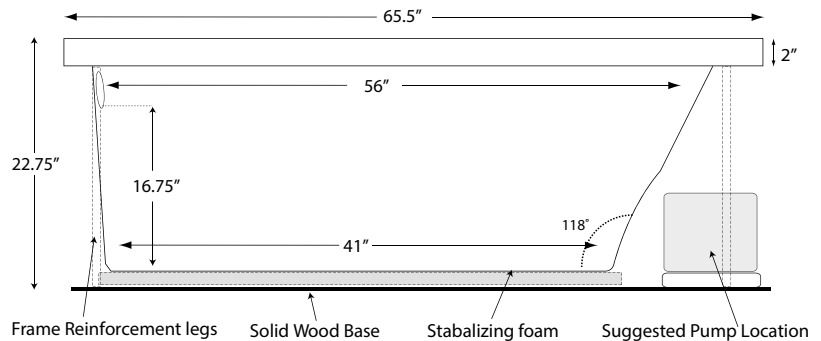

# APOLLO II

LX4166

65.5"x41.5"x22.75"

Shown with standard LX whirlpool system (silver upgrade package). Also available as an air tub or soaker

NOTE: This tub cannot be undermounted.  
Also not to be used as a shower.

## GENERAL SPECIFICATIONS:

Tub Size:	65.5"x41.5"x22.75"
Bathing Well:	Length: 56" top / 41" bottom Width: 34" top / 21.5" bottom Depth at overflow: 16.75"
Average Fill:	40 gal to account for body
Maximum Fill:	65 gal to overflow
Electrical Requirement:	1-20 amp/115 GFCI outlet

All LX tubs are manufactured with 0.125" 100% acrylic, the thickest in the industry: Pre-leveled and framed to make installation quicker and easier. Tubs are freestanding and require no additional framing or costly installation labor. Bathtub bases are made with a solid wood base and structural foam that provides support, reduces noise, and insulates.

**INSTALLATION:** Height measurement is inclusive of wood and foam framing. All measurements are +/- 1/2" and are subject to change without notice. Drawing shows recommended pump location as well as approximate location of frame reinforcement legs. Please measure tub before building deck. Data herein supercedes all previous data prior to date shown below.