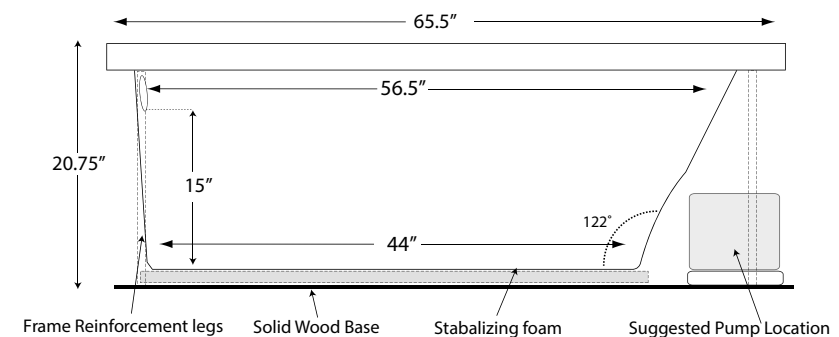

ATLAS II

LX4266

64.75"x41.5"x18.75"

Shown with standard LX whirlpool system (silver upgrade package). Also available as an air tub or soaker

This model is not recommended for a shower configuration.

GENERAL SPECIFICATIONS:

Tub Size:	65.5"x41.5"x20.75"
Bathing Well:	Length: 56.5" top / 44" bottom Width: 32.5" top / 27" bottom Depth at overflow: 15"
Average Fill:	40 gal to account for body
Maximum Fill:	65 gal to overflow
Electrical Requirement:	1-20 amp/115 GFCI outlet

All LX tubs are manufactured with 0.125" 100% acrylic, the thickest in the industry: Pre-leveled and framed to make installation quicker and easier. Tubs are freestanding and require no additional framing or costly installation labor. Bathtub bases are made with a solid wood base and structural foam that provides support, reduces noise, and insulates.

INSTALLATION: Height measurement is inclusive of wood and foam framing. All measurements are +/- 1/2" and are subject to change without notice. Drawing shows recommended pump location as well as approximate location of frame reinforcement legs. Please measure tub before building deck. Data herein supercedes all previous data prior to date shown below.