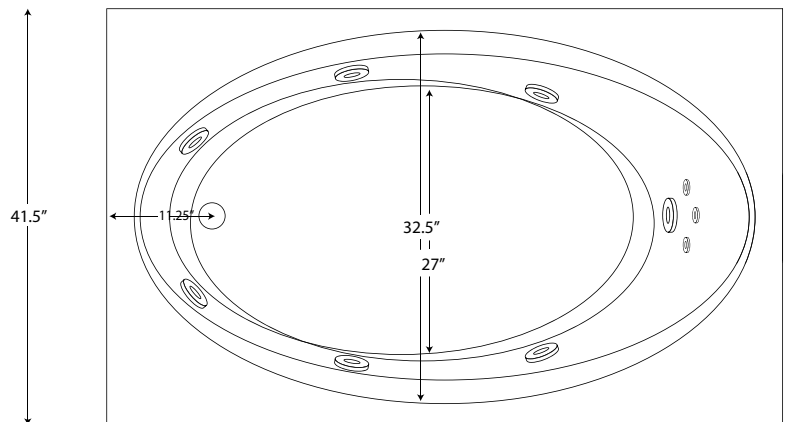

ATLAS II

LX4266

64.75"x41.5"x18.75"

Shown with standard LX whirlpool system (silver upgrade package). Also available as an air tub or soaker

This model is not recommended for a shower configuration.

GENERAL SPECIFICATIONS:

Tub Size:	65.5"x41.5"x20.75"
Bathing Well:	Length: 56.5" top / 44" bottom Width: 32.5" top / 27" bottom Depth at overflow: 15"
Average Fill:	40 gal to account for body
Maximum Fill:	65 gal to overflow
Electrical Requirement:	1-20 amp/115 GFCI outlet

LX SKU KEY:

LX 4265SWH

Color: White | Biscuit | Bone
Model #: Soaker | Whirlpool | Air

*Please specify left or right hand drain and motor placement
LHD - Left Hand Drain
RHD - Right Hand Drain
LHM - Left Hand Motor

INSTALLATION: Height measurement is inclusive of wood and foam framing. All measurements are +/- 1/2" and are subject to change without notice. Drawing shows recommended pump location as well as approximate location of frame reinforcement legs. Please measure tub before building deck. Data herein supercedes all previous data prior to date shown below.