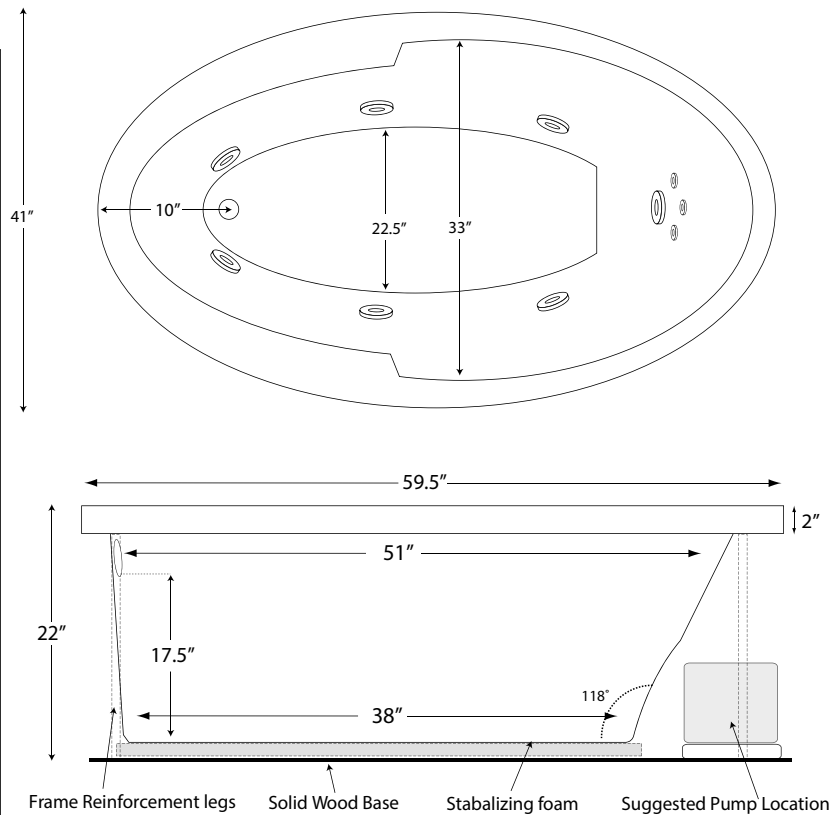

## LX4160

59.5x41"x22"

Shown with standard LX whirlpool system (silver upgrade package). Also available as an air tub or soaker

NOTE: This tub cannot be undermounted.  
Also not to be used as a shower.

### GENERAL SPECIFICATIONS:

|                         |   |
|-------------------------|---|
| Tub Size:               | 59.5" x 41" x 22"   |
| Bathing Well:           | Length: 51" top / 38" bottom<br>Width: 33" top / 22.5" bottom<br>Depth at overflow: 17.5" |
| Average Fill:           | 35 gal to account for body  |
| Maximum Fill:           | 60 gal to overflow  |
| Electrical Requirement: | 1-20 amp/115 GFCI outlet  |

All LX tubs are manufactured with 0.125" 100% acrylic, the thickest in the industry: Pre-leveled and framed to make installation quicker and easier. Tubs are freestanding and require no additional framing or costly installation labor. Bathtub bases are made with a solid wood base and structural foam that provides support, reduces noise, and insulates.

**INSTALLATION:** Height measurement is inclusive of wood and foam framing. All measurements are +/- 1/2" and are subject to change without notice. Drawing shows recommended pump location as well as approximate location of frame reinforcement legs. Please measure tub before building deck. Data herein supercedes all previous data prior to date shown below.