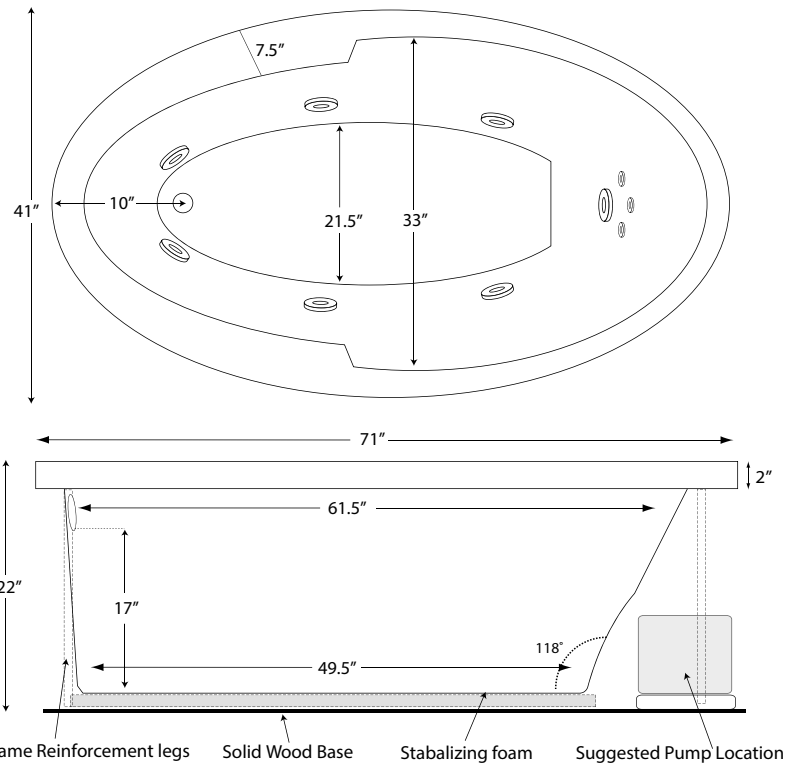

GENERAL SPECIFICATIONS:

Tub Size:	71" x 41" x 22"
Bathing Well:	Length: 61.5" top / 49.5" bottom Width: 33" top / 21.5" bottom Depth at overflow: 17"
Average Fill:	45 gal to account for body
Maximum Fill:	70 gal to overflow
Electrical Requirement:	1-20 amp/115 GFCI outlet

All LX tubs are manufactured with 0.125" 100% acrylic, the thickest in the industry: Pre-leveled and framed to make installation quicker and easier. Tubs are freestanding and require no additional framing or costly installation labor. Bathtub bases are made with a solid wood base and structural foam that provides support, reduces noise, and insulates.

LX SKU KEY:

LX4172SWH

Color: White | Biscuit | Bone
Model #: Soaker | Whirlpool | Air

*Please specify left or right hand drain and motor placement

LHD - Left Hand Drain
RHD - Right Hand Drain
LHM - Left Hand Motor

INSTALLATION: Height measurement is inclusive of wood and foam framing. All measurements are +/- 1/2" and are subject to change without notice. Drawing shows recommended pump location as well as approximate location of frame reinforcement legs. Please measure tub before building deck. Data herein supercedes all previous data prior to date shown below.